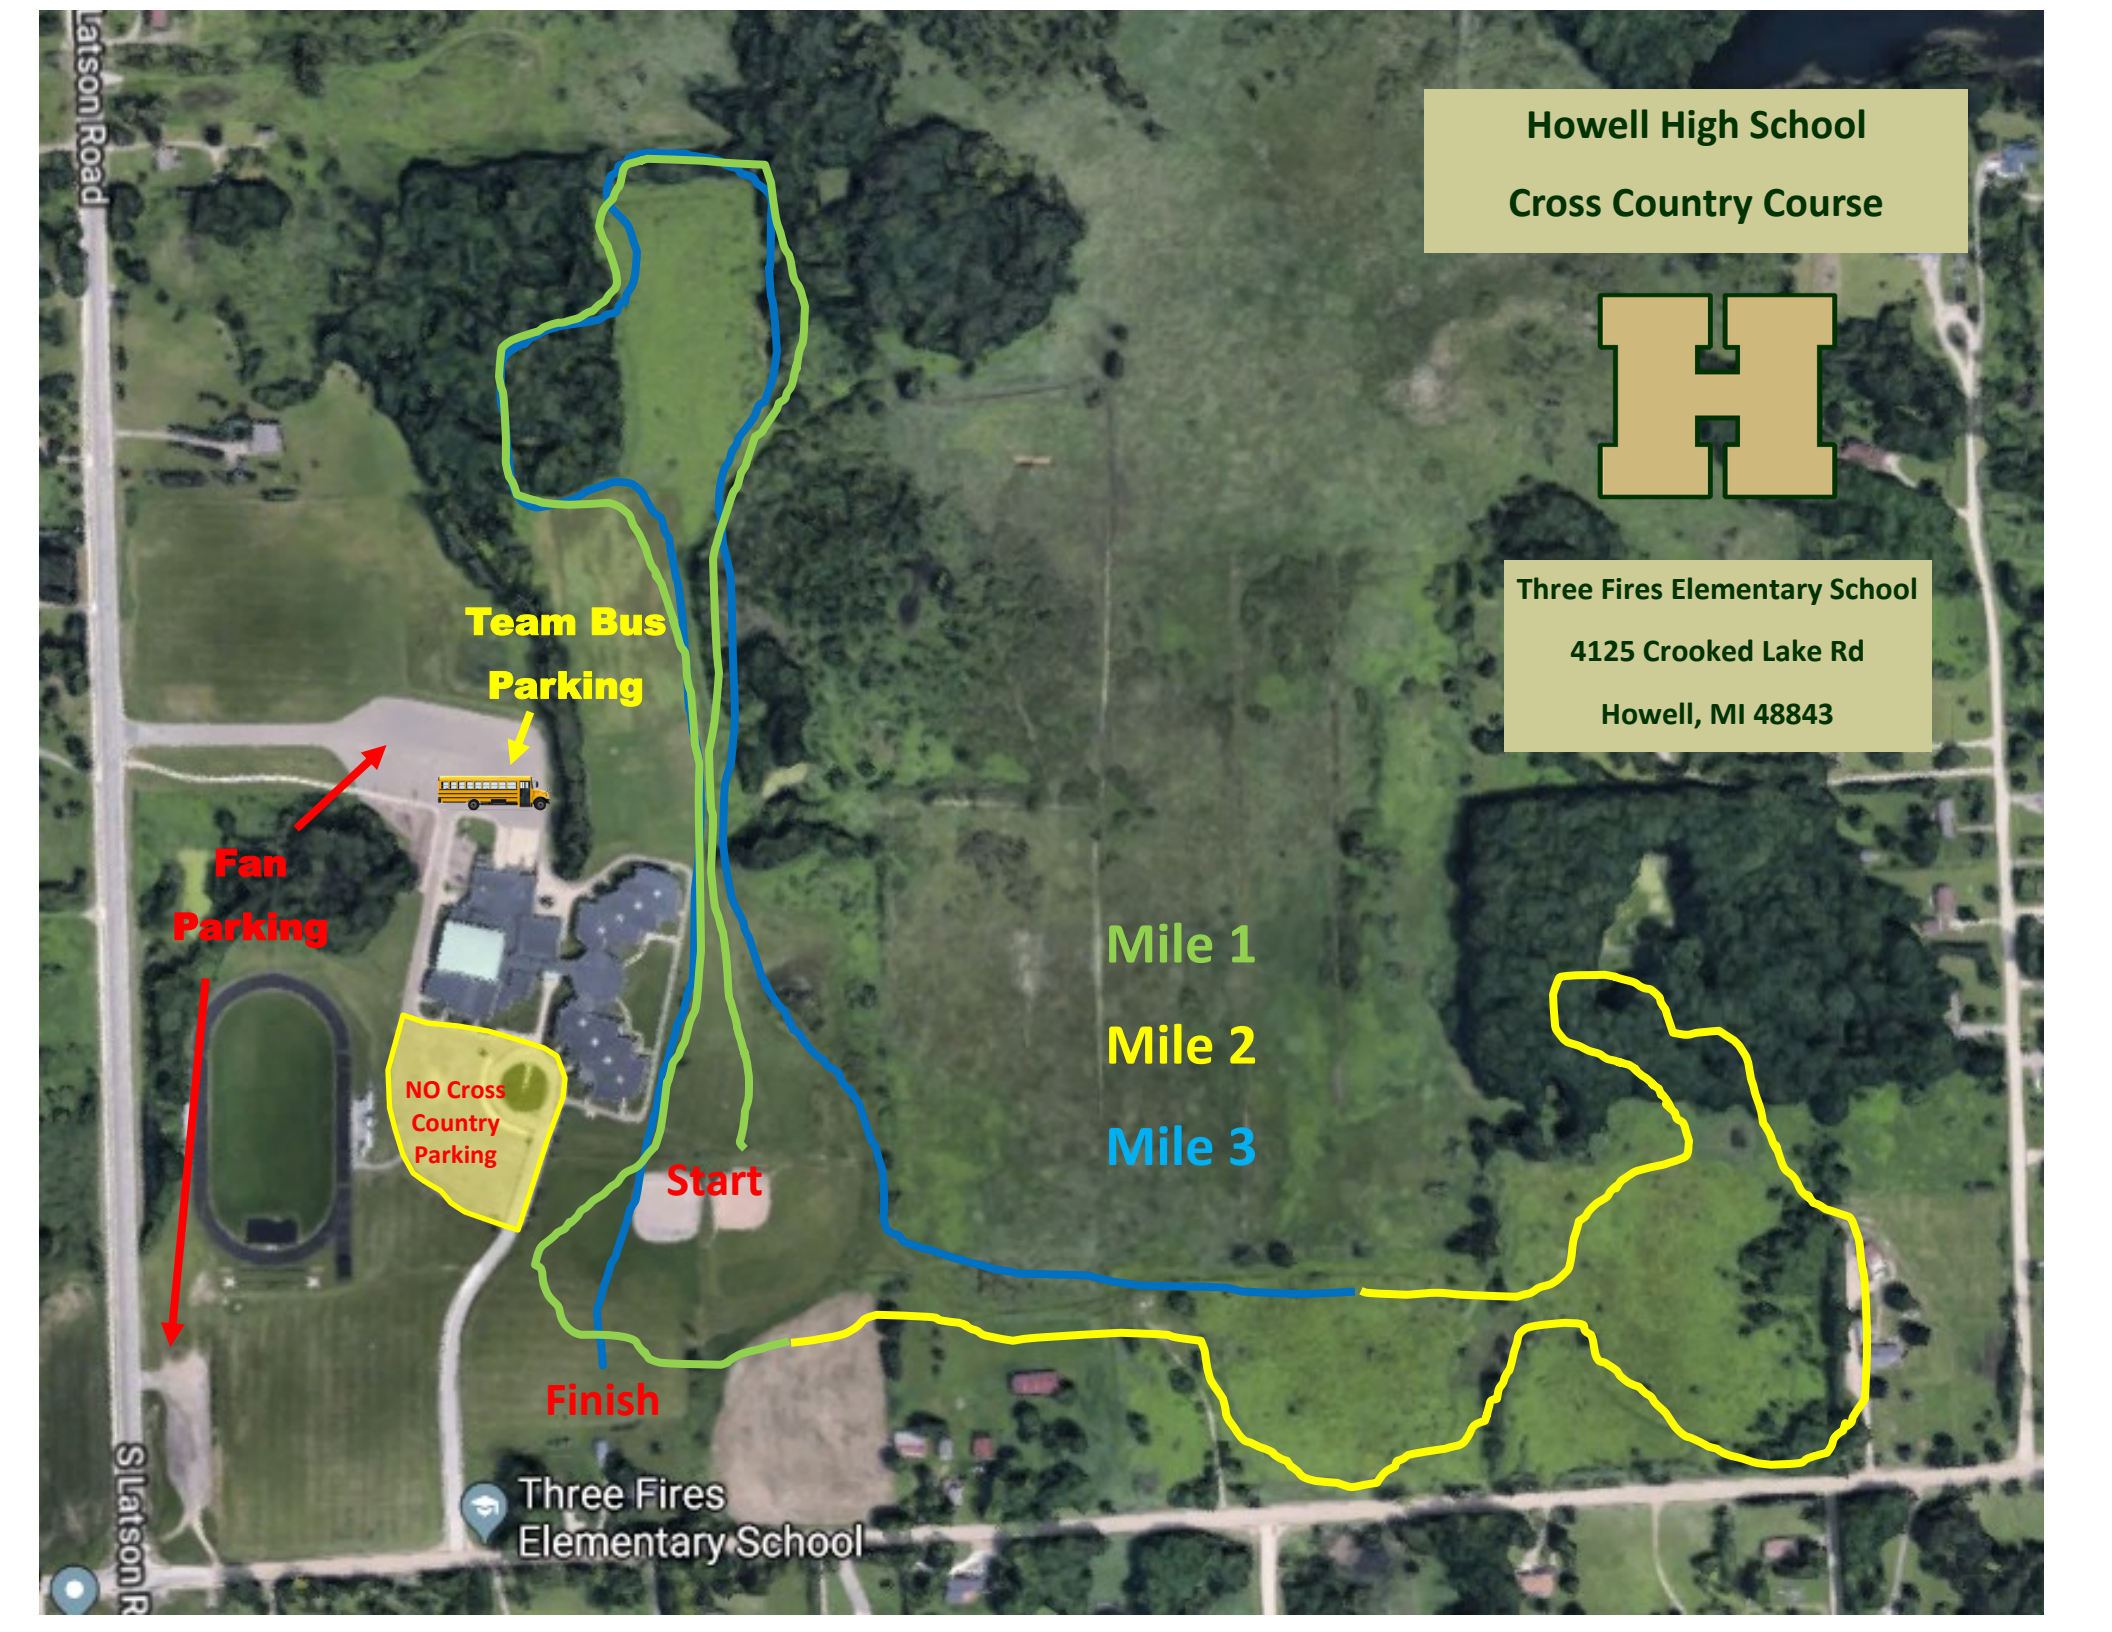

Slatison Road

**Howell High School
Cross Country Course**

Three Fires Elementary School
4125 Crooked Lake Rd
Howell, MI 48843

**Team Bus
Parking**

**Fan
Parking**

**NO Cross
Country
Parking**

Mile 1
Mile 2
Mile 3

Start

Finish

Three Fires
Elementary School

Slatison R

**Parker Middle School
Varsity Cross Country Course**

**Three Fires Elementary School
4125 Crooked Lake Rd
Howell, MI 48843**

**Team Bus
Parking**

**Fan
Parking**

**NO Cross
Country
Parking**

**Mile 1
Mile 2**

Start

Finish

**Three Fires
Elementary School**

Slatison Road

Slatison R